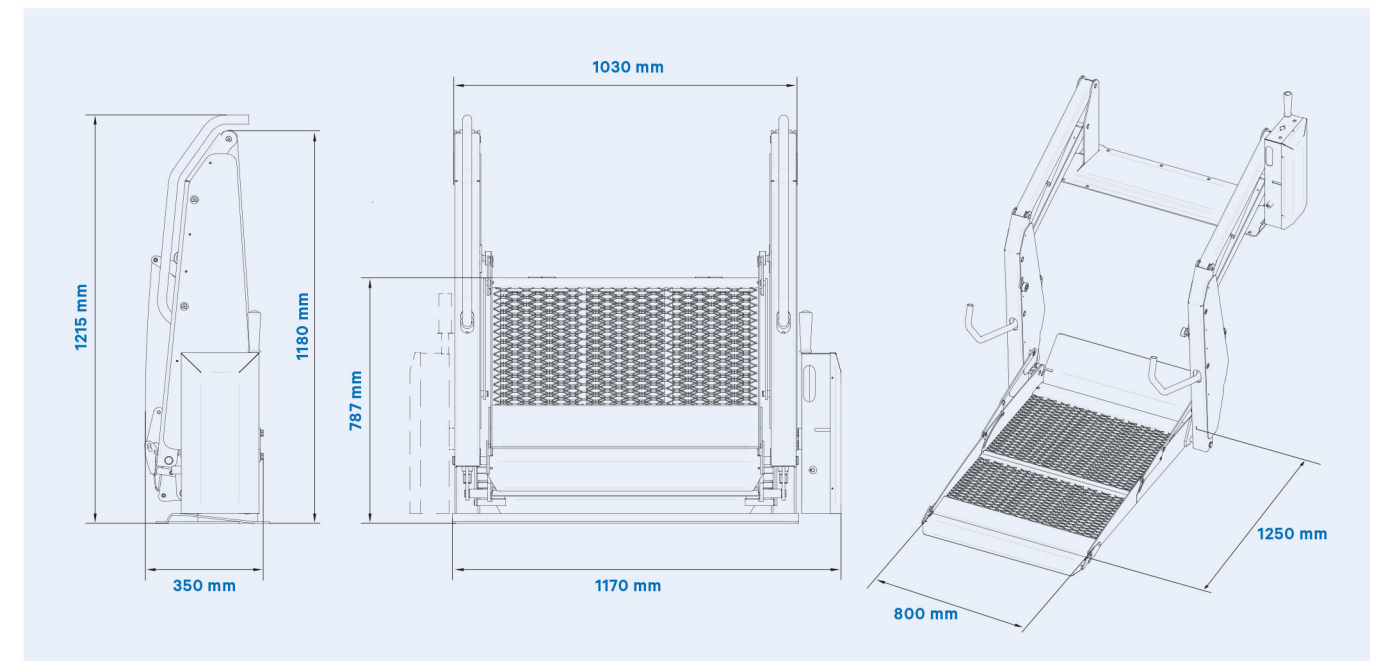

P500

Wheelchair lift

Directive
2006/42/CE

P500. Wheelchair lift

Weight:
135 kg
Maximum load capacity:
360 kg
Dimensions (closed):
1227 x 1162 x 370 mm

Interior dimension:
800 mm
Lifting speed:
5m/min
Lowering speed:
4m/min

Directive
2006/42/CE

Equipped with:
Security system with power cut
Power supply 12V DC and 24V DC

Warranty:
2 years

Made in Portugal