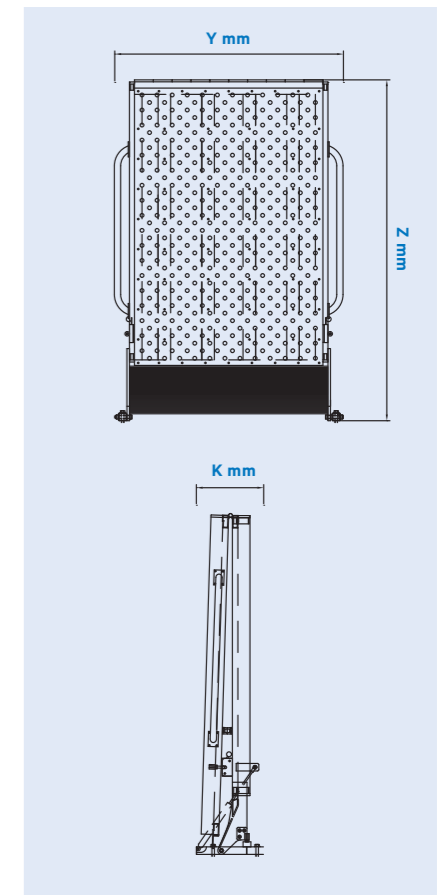

P320

P310 / P300

Manual Ramp

Directive
98/37/CE

arequipment

P320 / P310 / P300. Manual Ramp

- Easy handy
- Aluminium
- Anti-slip
- Folding
- Lateral handles
- Three different sizes

Directive
98/37/CE

Peso:
S 26 kg, M 30 kg, L 35 kg

Maximum Load Capacity
400 Kg

Dimensions Y x Z x K (Closed):
S **P320** 920 x 958 x 268 mm
M **P310** 920 x 1209 x 268 mm
L **P300** 920 x 1359 x 268 mm

Warranty:
2 years

Made in Portugal