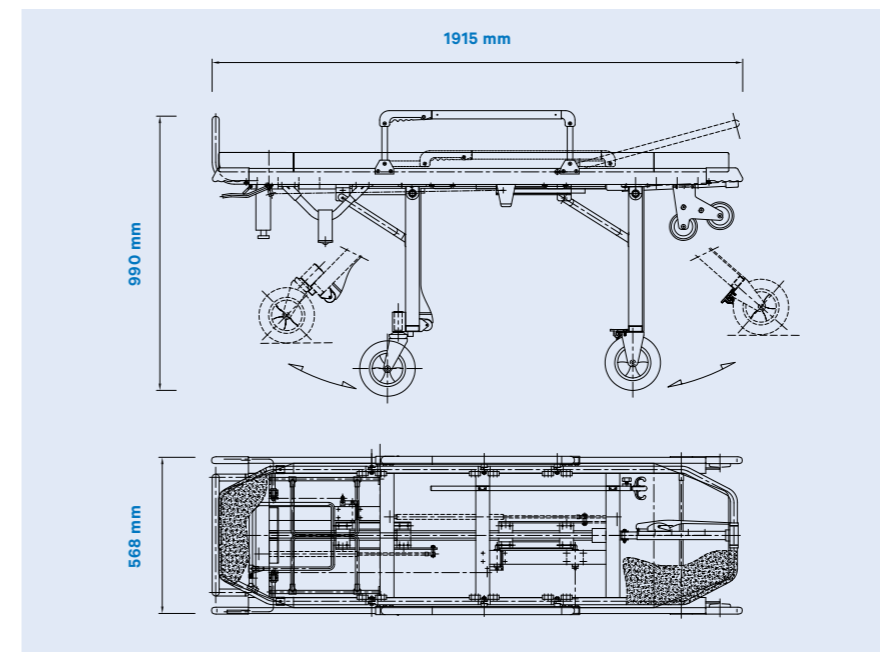

EN 1865-1
10G

Weight:
43 kg

Maximum load capacity:
250 kg

Dimensions (closed):
1915 x 568 x 455 mm

Dimensions (open):
1915 x 568 x 990 mm

Equipped with:

- IV Pole
- Swing-down sidearm
- Foot support
- Shoulder harness cot restraint
- Restraint

Warranty:

2 Years